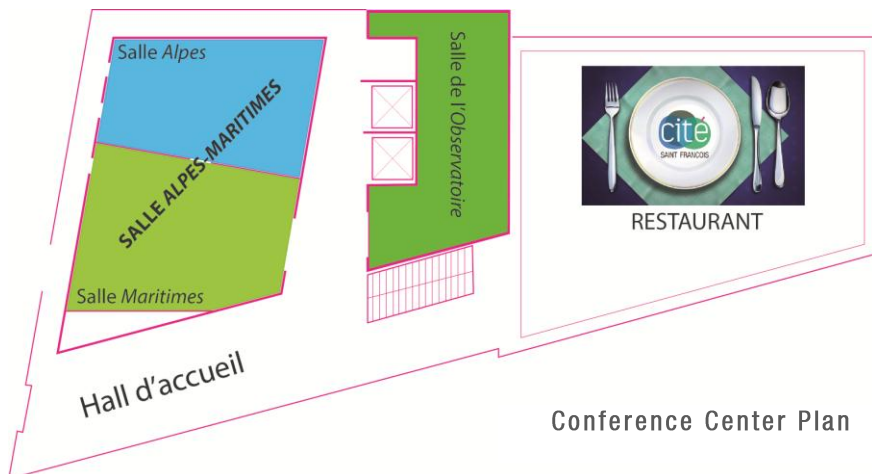

## TECHNICAL INFORMATION

Availability: to be confirmed

Accessibility: The entire complex of the Conference Center is accessible to people with reduced mobility

100 places parking lot

➤ **Strategically located in the heart of the Pasteur District, the Rooms, a privileged exchanging place which combines many advantages to organize your events (until 120 participants).**

- Conferences and visioconferences, seminars, general meetings, working meetings, training sessions, business meals, professional meetings, products lunches and incentives.
- An accessible location close to the Nice-Est motorway exit, to the tramway, to multiple bus lines and the possibility to park in the public parking lot of the Cité Saint François.
- An ideal meeting place combining work and leisure activities: our restaurant provides a full range of menus to accommodate your specific needs. ("Gourmet menus", lunch or dinner-trays, breakfast, tea and coffee breaks, cocktails and buffet).
- A reception building in an innovative and modern environment offering functional and flexible reception capacity.